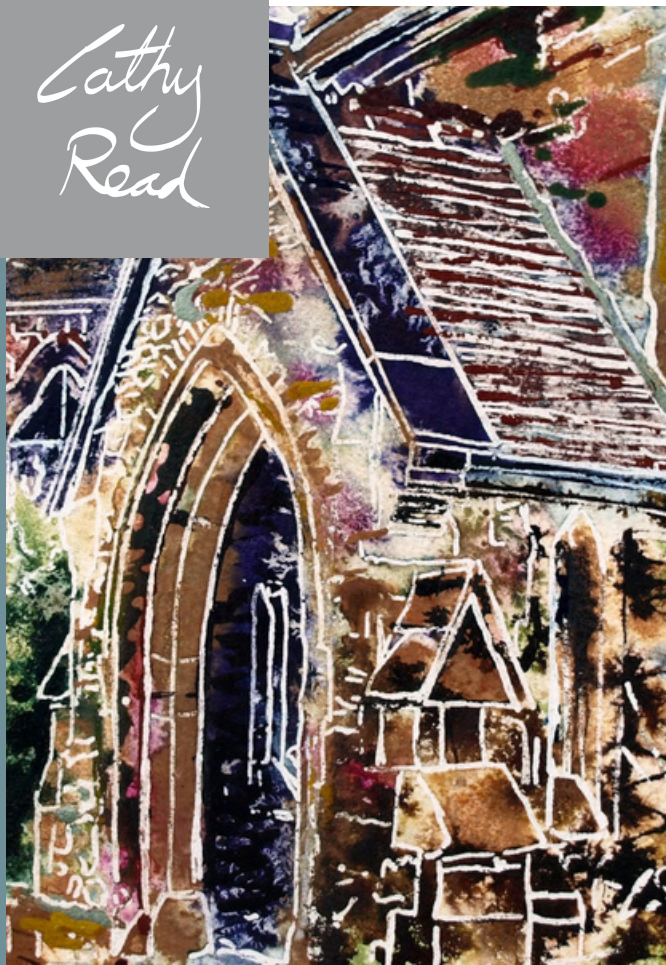

Cathy
Read

Inspiration
ART TRAIL

**BUCKINGHAM
FRINGE WEEK**

16 - 24 JULY 2022

For full details
scan the QR
code.

Cathy
Read

16

17

INSPIRATION ART TRAIL

BUCKINGHAM FRINGE

**BUCKINGHAM
FRINGE WEEK**

16 - 24 JULY 2022

- How it Works*
1. Print off the leaflet and entry form.
 2. Find the locations indicated on the map.
 3. Once there, look for the label with the painting's title and QR code
 4. Write the title on the form and, if you want to win the print, scan the QR code and write the painting's original number on the form.
 5. Send completed form to
Cathy Read Art